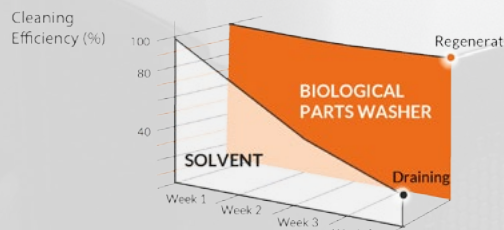

HIGH CAPACITY

- 30L soaking area
- 100L capacity
- Equipped with a sealed lid to limit evaporation

PERFORMER PARTS WASHER

BLUE LIQUID

Cleaning solution for Biological Parts Washer

Water based solution composed of specific surfactants, non-toxic and non-flammable.

BLUE TAB

Concentrate of microorganisms for Biological Parts Washer

Blue Remedis® concentrate of microorganisms continuously regenerating the solution.

✓ CANCEL EXPENSIVE AND REGULAR DRAIN OF SATURATED BATH